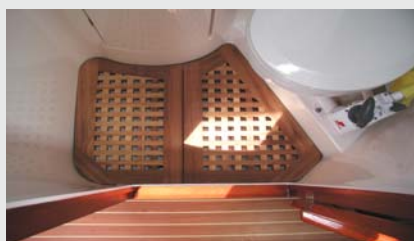

Delphia 40 2&3 Kabinen

Grätting für den Boden der Nasszelle
Salon Steuerbord in Kambala
Größe 790x610, geteilt.

*Grate for the floor, sanitary area saloon
starboardside in iroko.
Size 790x610, produce in two parts.*

Preis/price:

Euro 305,00

+19% MwSt.

Euro 57,95

Euro 362,95

Art.-Nr./ Ordernumber:

650 DP 0003