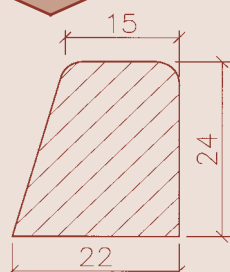

Profil -Nr.: 280
Number of profile:280

SCHANZLEISTE / SHEER RAIL

Längen in mm <i>Length in mm</i>	TEAK <i>Teak</i>	MAHAGONI <i>Mahogany</i>	KAMBALA <i>Iroko</i>
	Bestell-Nr. <i>Art.-No.</i>	Bestell-Nr. <i>Art.-No.</i>	Bestell-Nr. <i>Art.-No.</i>
0 - 1200	280 TE 03	280 MA 03	280 IR 03
1201 - 2500	280 TE 04	280 MA 04	280 IR 04

Preise siehe Liste.
For prices please have a look in our pricelist

Profil -Nr.: 281
Number of profile:281

SCHANZLEISTE / SHEER RAIL